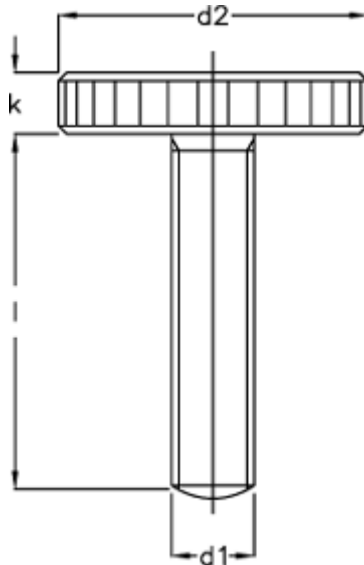

Article number: 20701637

Description: E+G Flat knurled thumb screw DIN 653-M8-16

## Measures

---

d1 = M8

d2 = 30

K = 6.0

Length l = 16